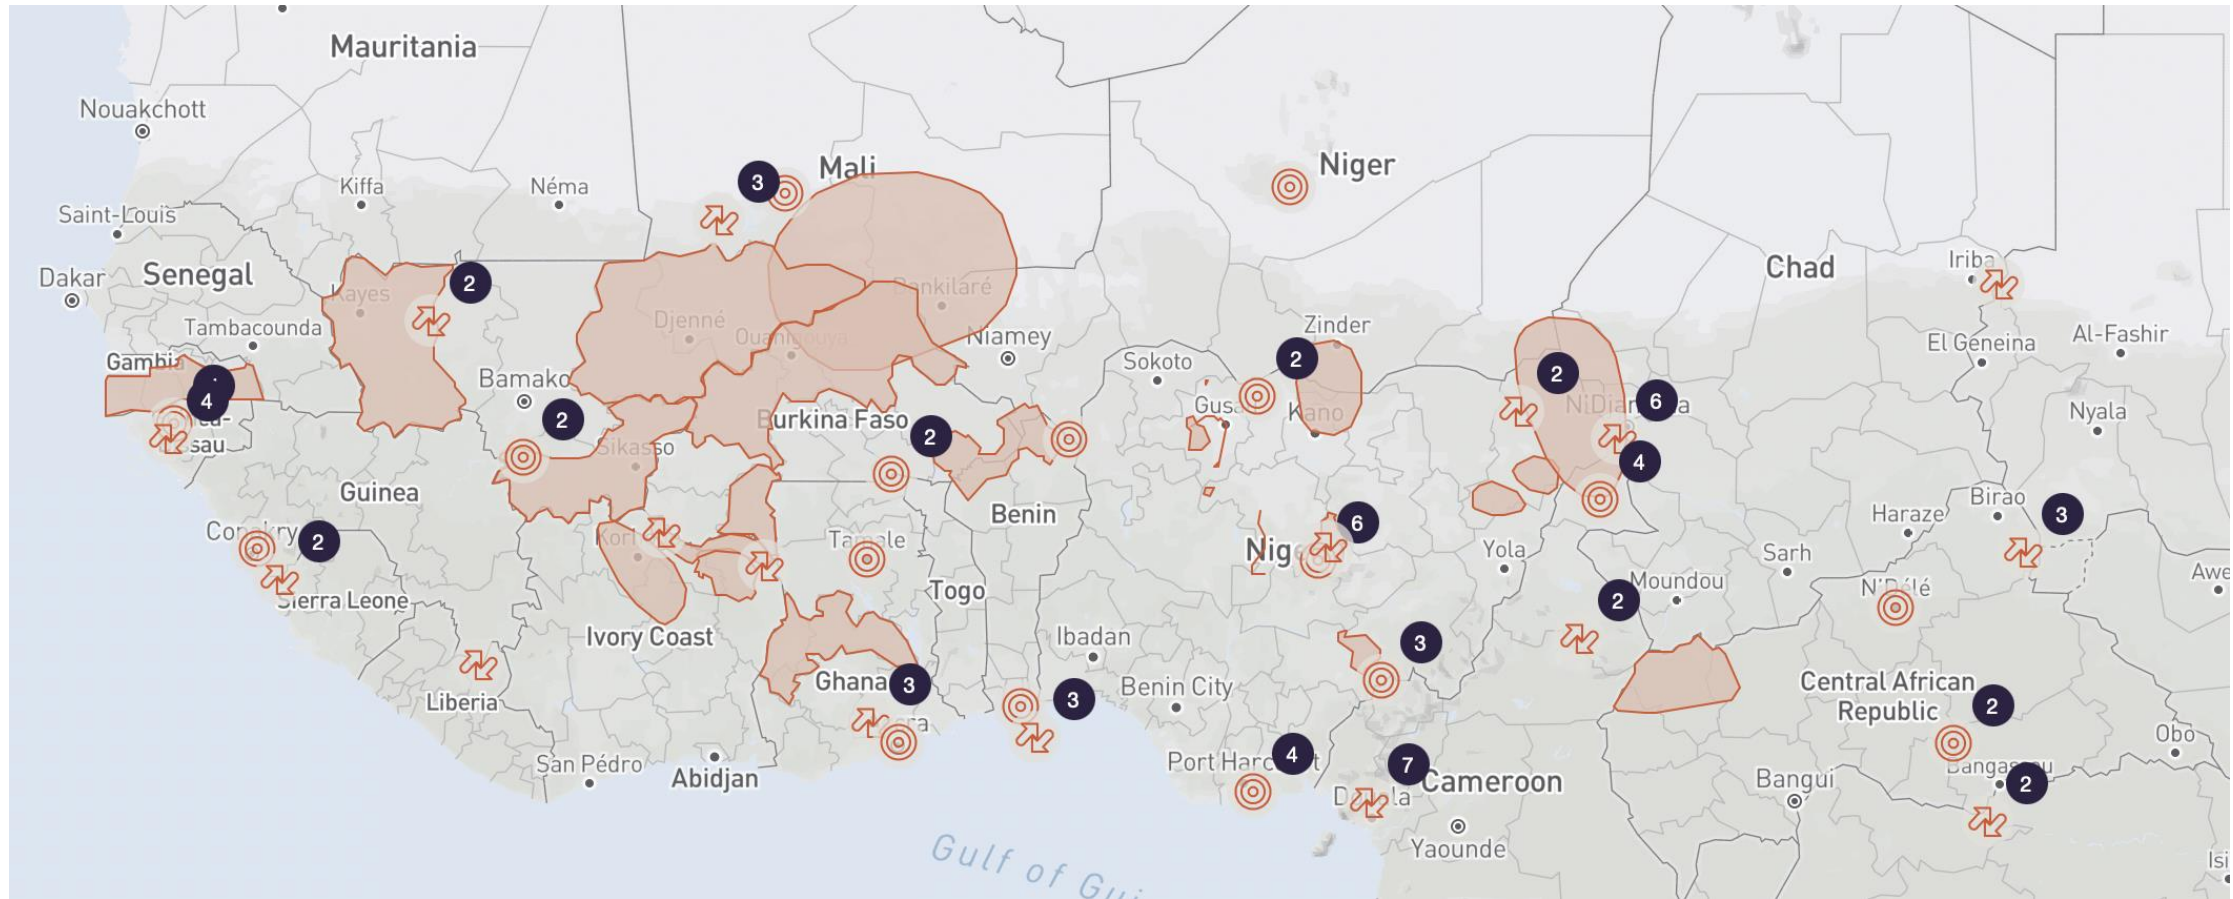

THE GEOGRAPHY OF DRUG MARKETS

HOTSPOTS OF VIOLENCE

LxA22 November 2022
Tuesday Reitano, Deputy Director

**GLOBAL
INITIATIVE**

GLOBAL DRUG MARKET EVOLUTIONS 2000-2020

ABOUT THE GI-TOC

The **Global Initiative Against Transnational Organized Crime** (GI-TOC) is a network of prominent law enforcement, governance and development practitioners dedicated to seeking innovative policy responses to organized crime.

BALKAN TENTACLES

UKRAINE

HOTSPOTS WEST AFRICA

HOTSPOT

TRANSIT POINT

CRIME ZONE

CRIMINAL ACTORS

Global averages