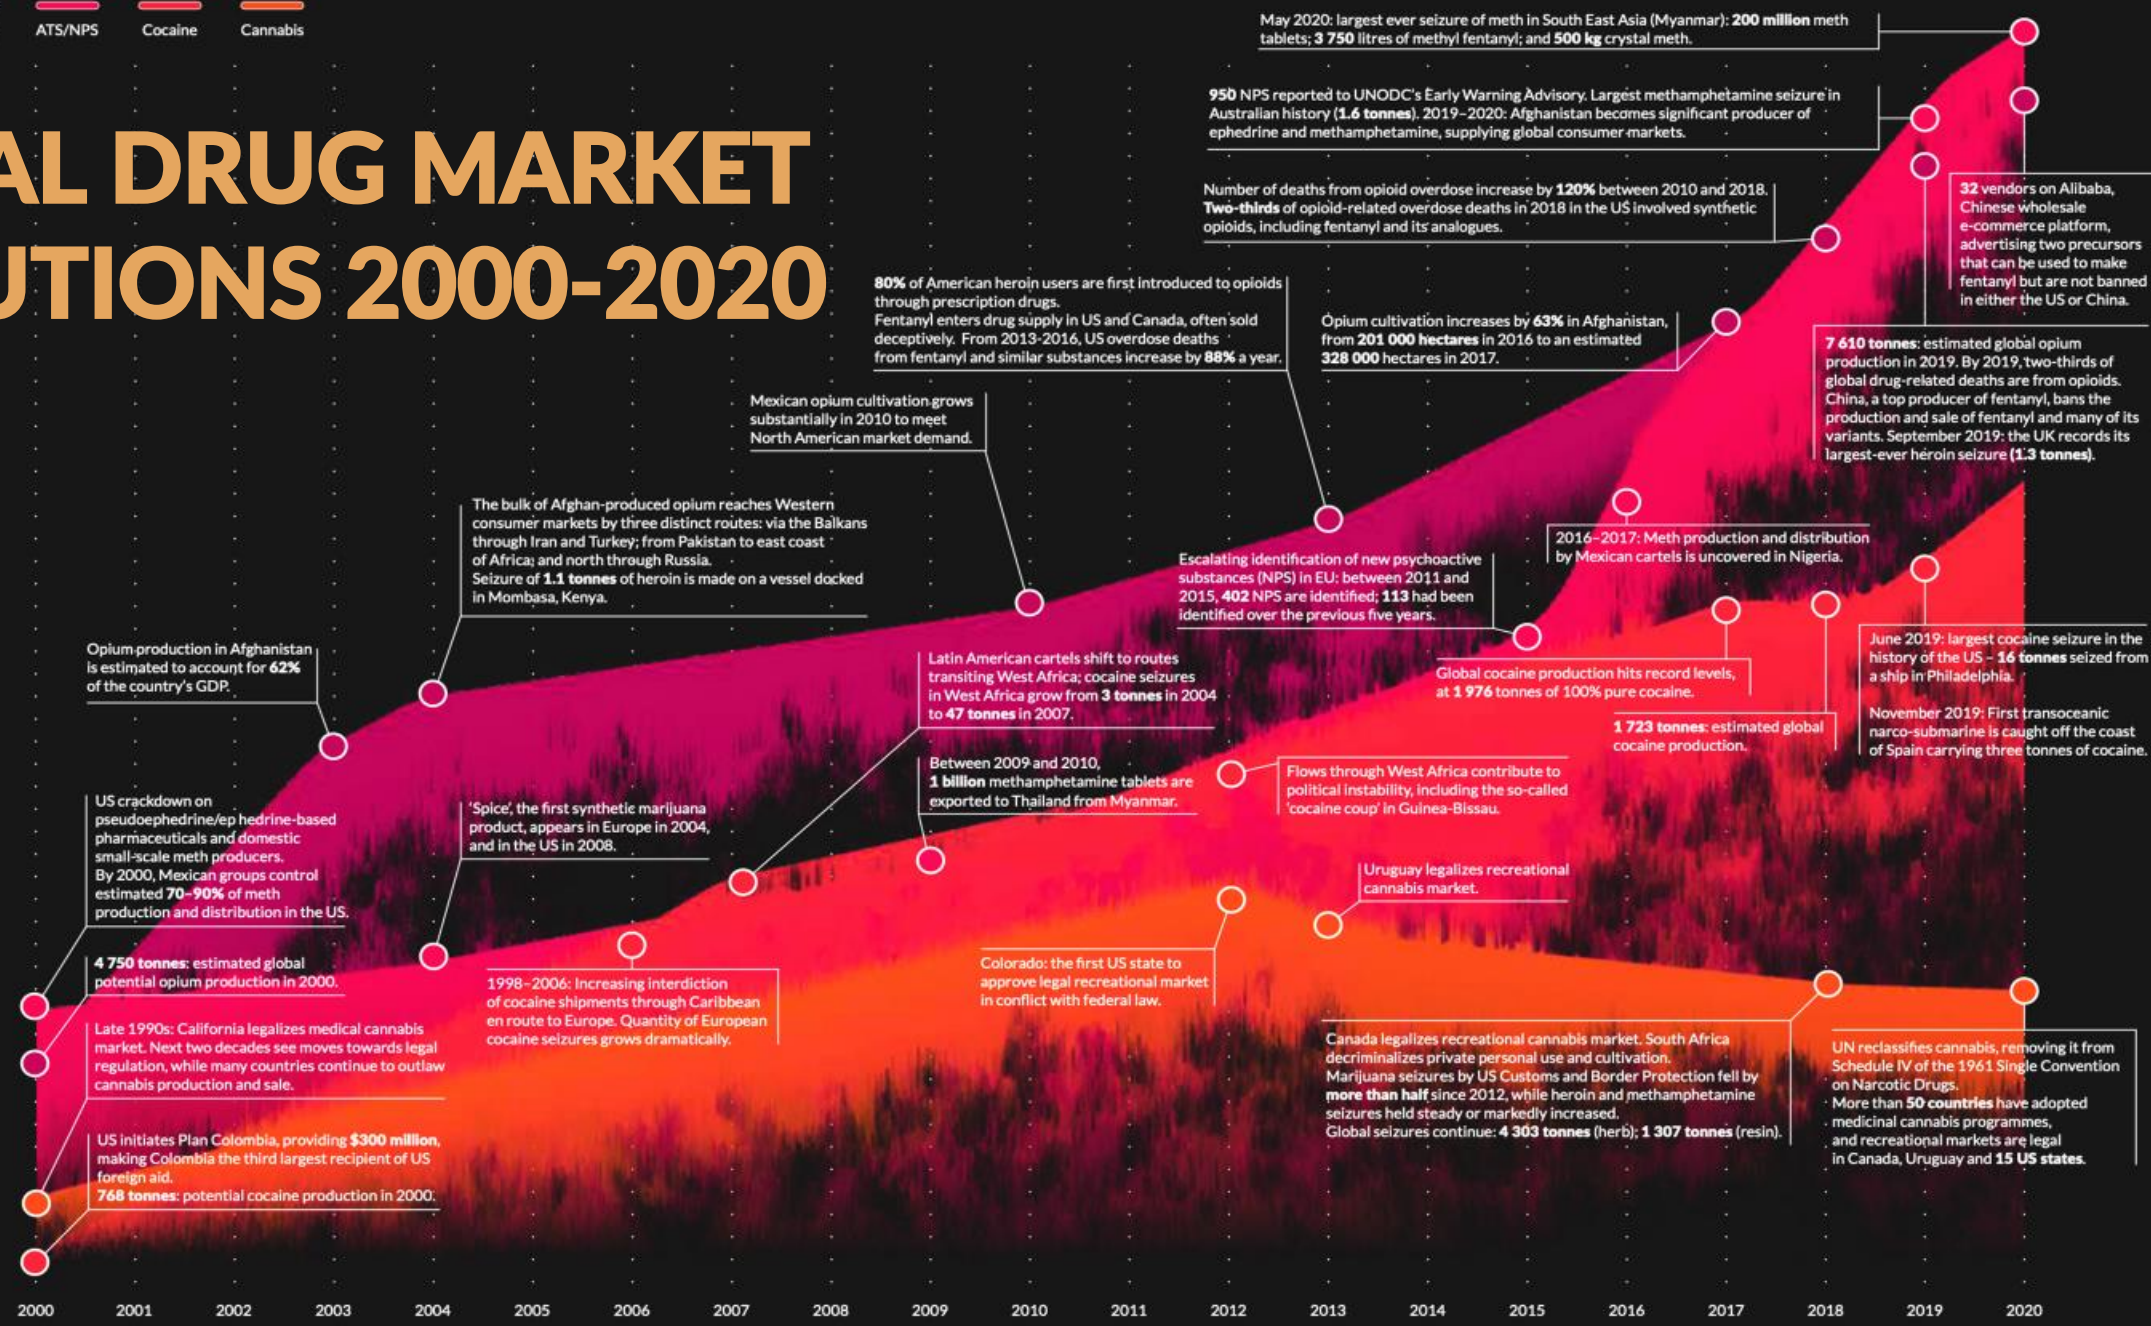

THE GEOGRAPHY OF DRUG MARKETS

HOTSPOTS OF VIOLENCE

LxA22 November 2022
Tuesday Reitano, Deputy Director

**GLOBAL
INITIATIVE**

GLOBAL DRUG MARKET EVOLUTIONS 2000-2020

ABOUT THE GI-TOC

The **Global Initiative Against Transnational Organized Crime** (GI-TOC) is a network of prominent law enforcement, governance and development practitioners dedicated to seeking innovative policy responses to organized crime.

BALKAN TENTACLES

UKRAINE

HOTSPOTS WEST AFRICA

HOTSPOT

TRANSIT POINT

CRIME ZONE

CRIMINAL ACTORS

Global averages