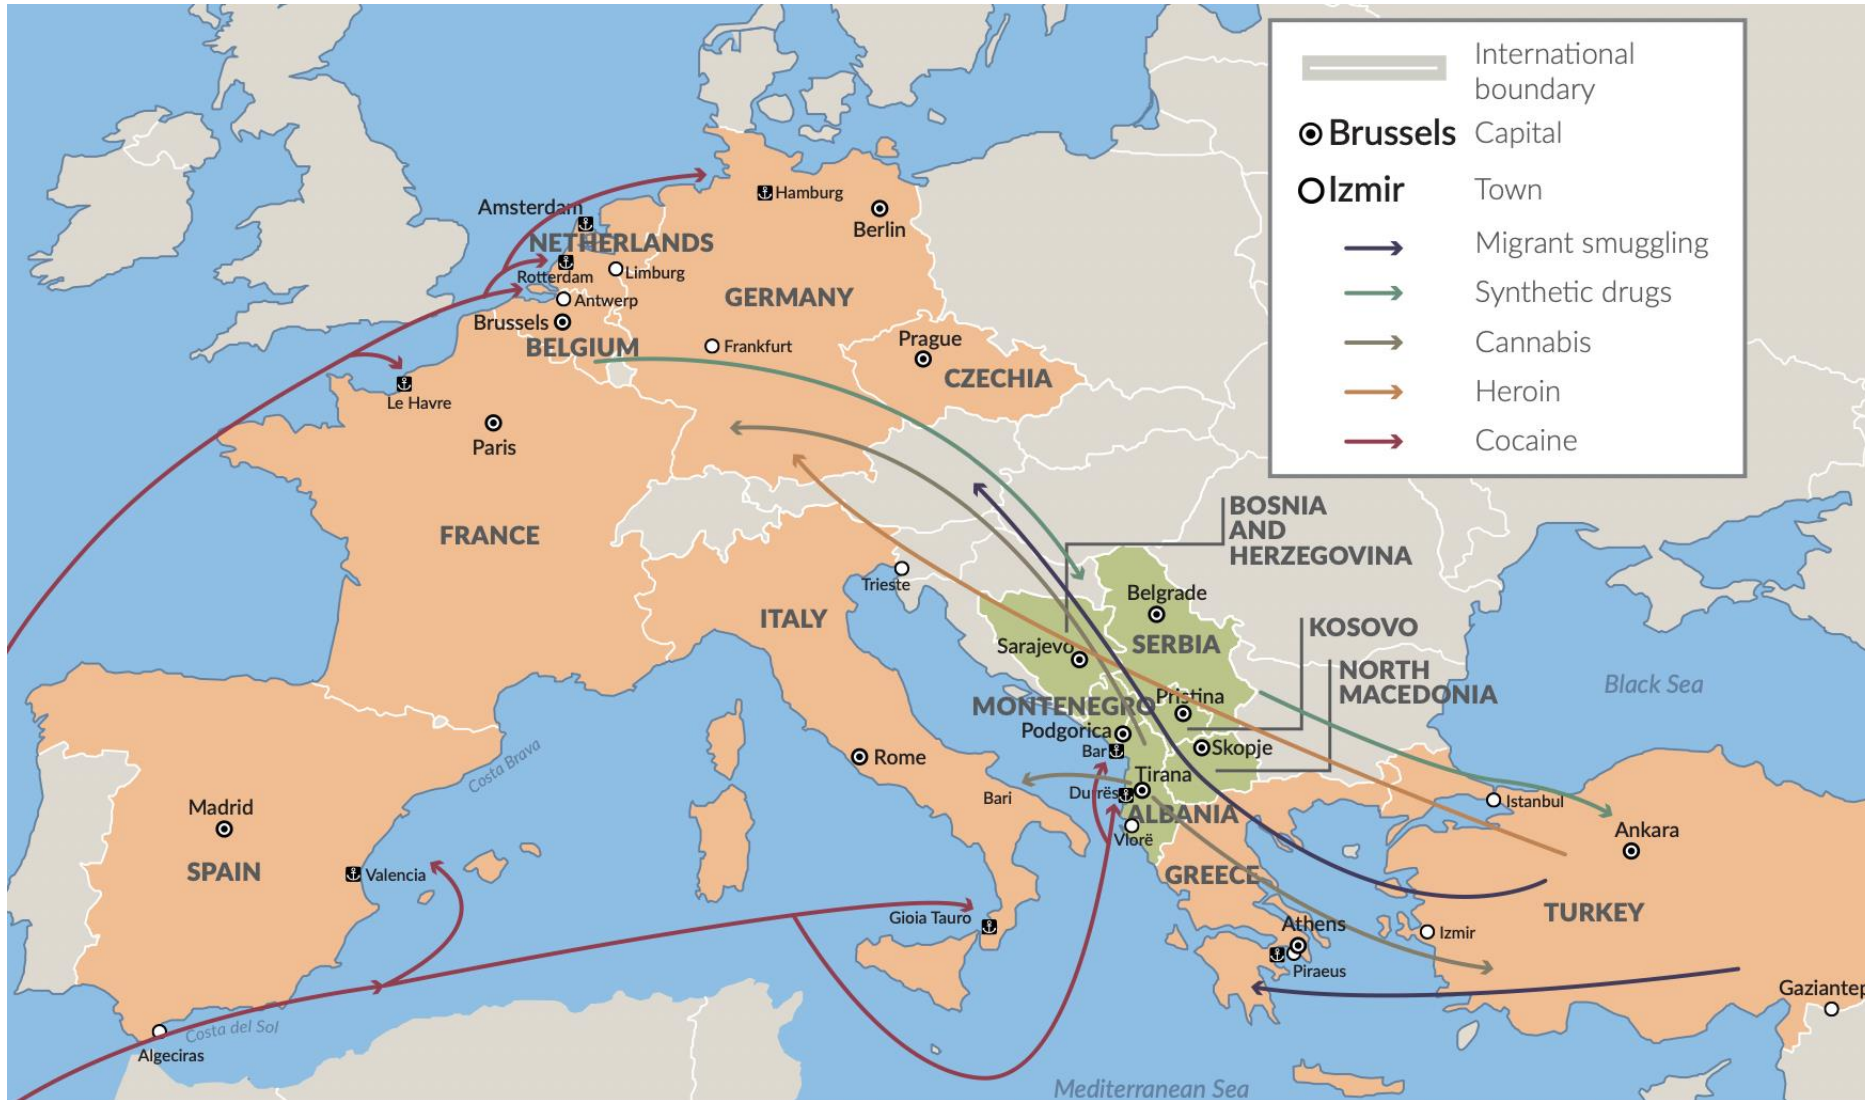

THE GEOGRAPHY OF DRUG MARKETS

HOTSPOTS OF VIOLENCE

LxA22 November 2022
Tuesday Reitano, Deputy Director

**GLOBAL
INITIATIVE**

GLOBAL DRUG MARKET EVOLUTIONS 2000-2020

ABOUT THE GI-TOC

The **Global Initiative Against Transnational Organized Crime** (GI-TOC) is a network of prominent law enforcement, governance and development practitioners dedicated to seeking innovative policy responses to organized crime.

BALKAN TENTACLES

UKRAINE

HOTSPOTS WEST AFRICA

HOTSPOT

TRANSIT POINT

CRIME ZONE

CRIMINAL ACTORS

Global averages