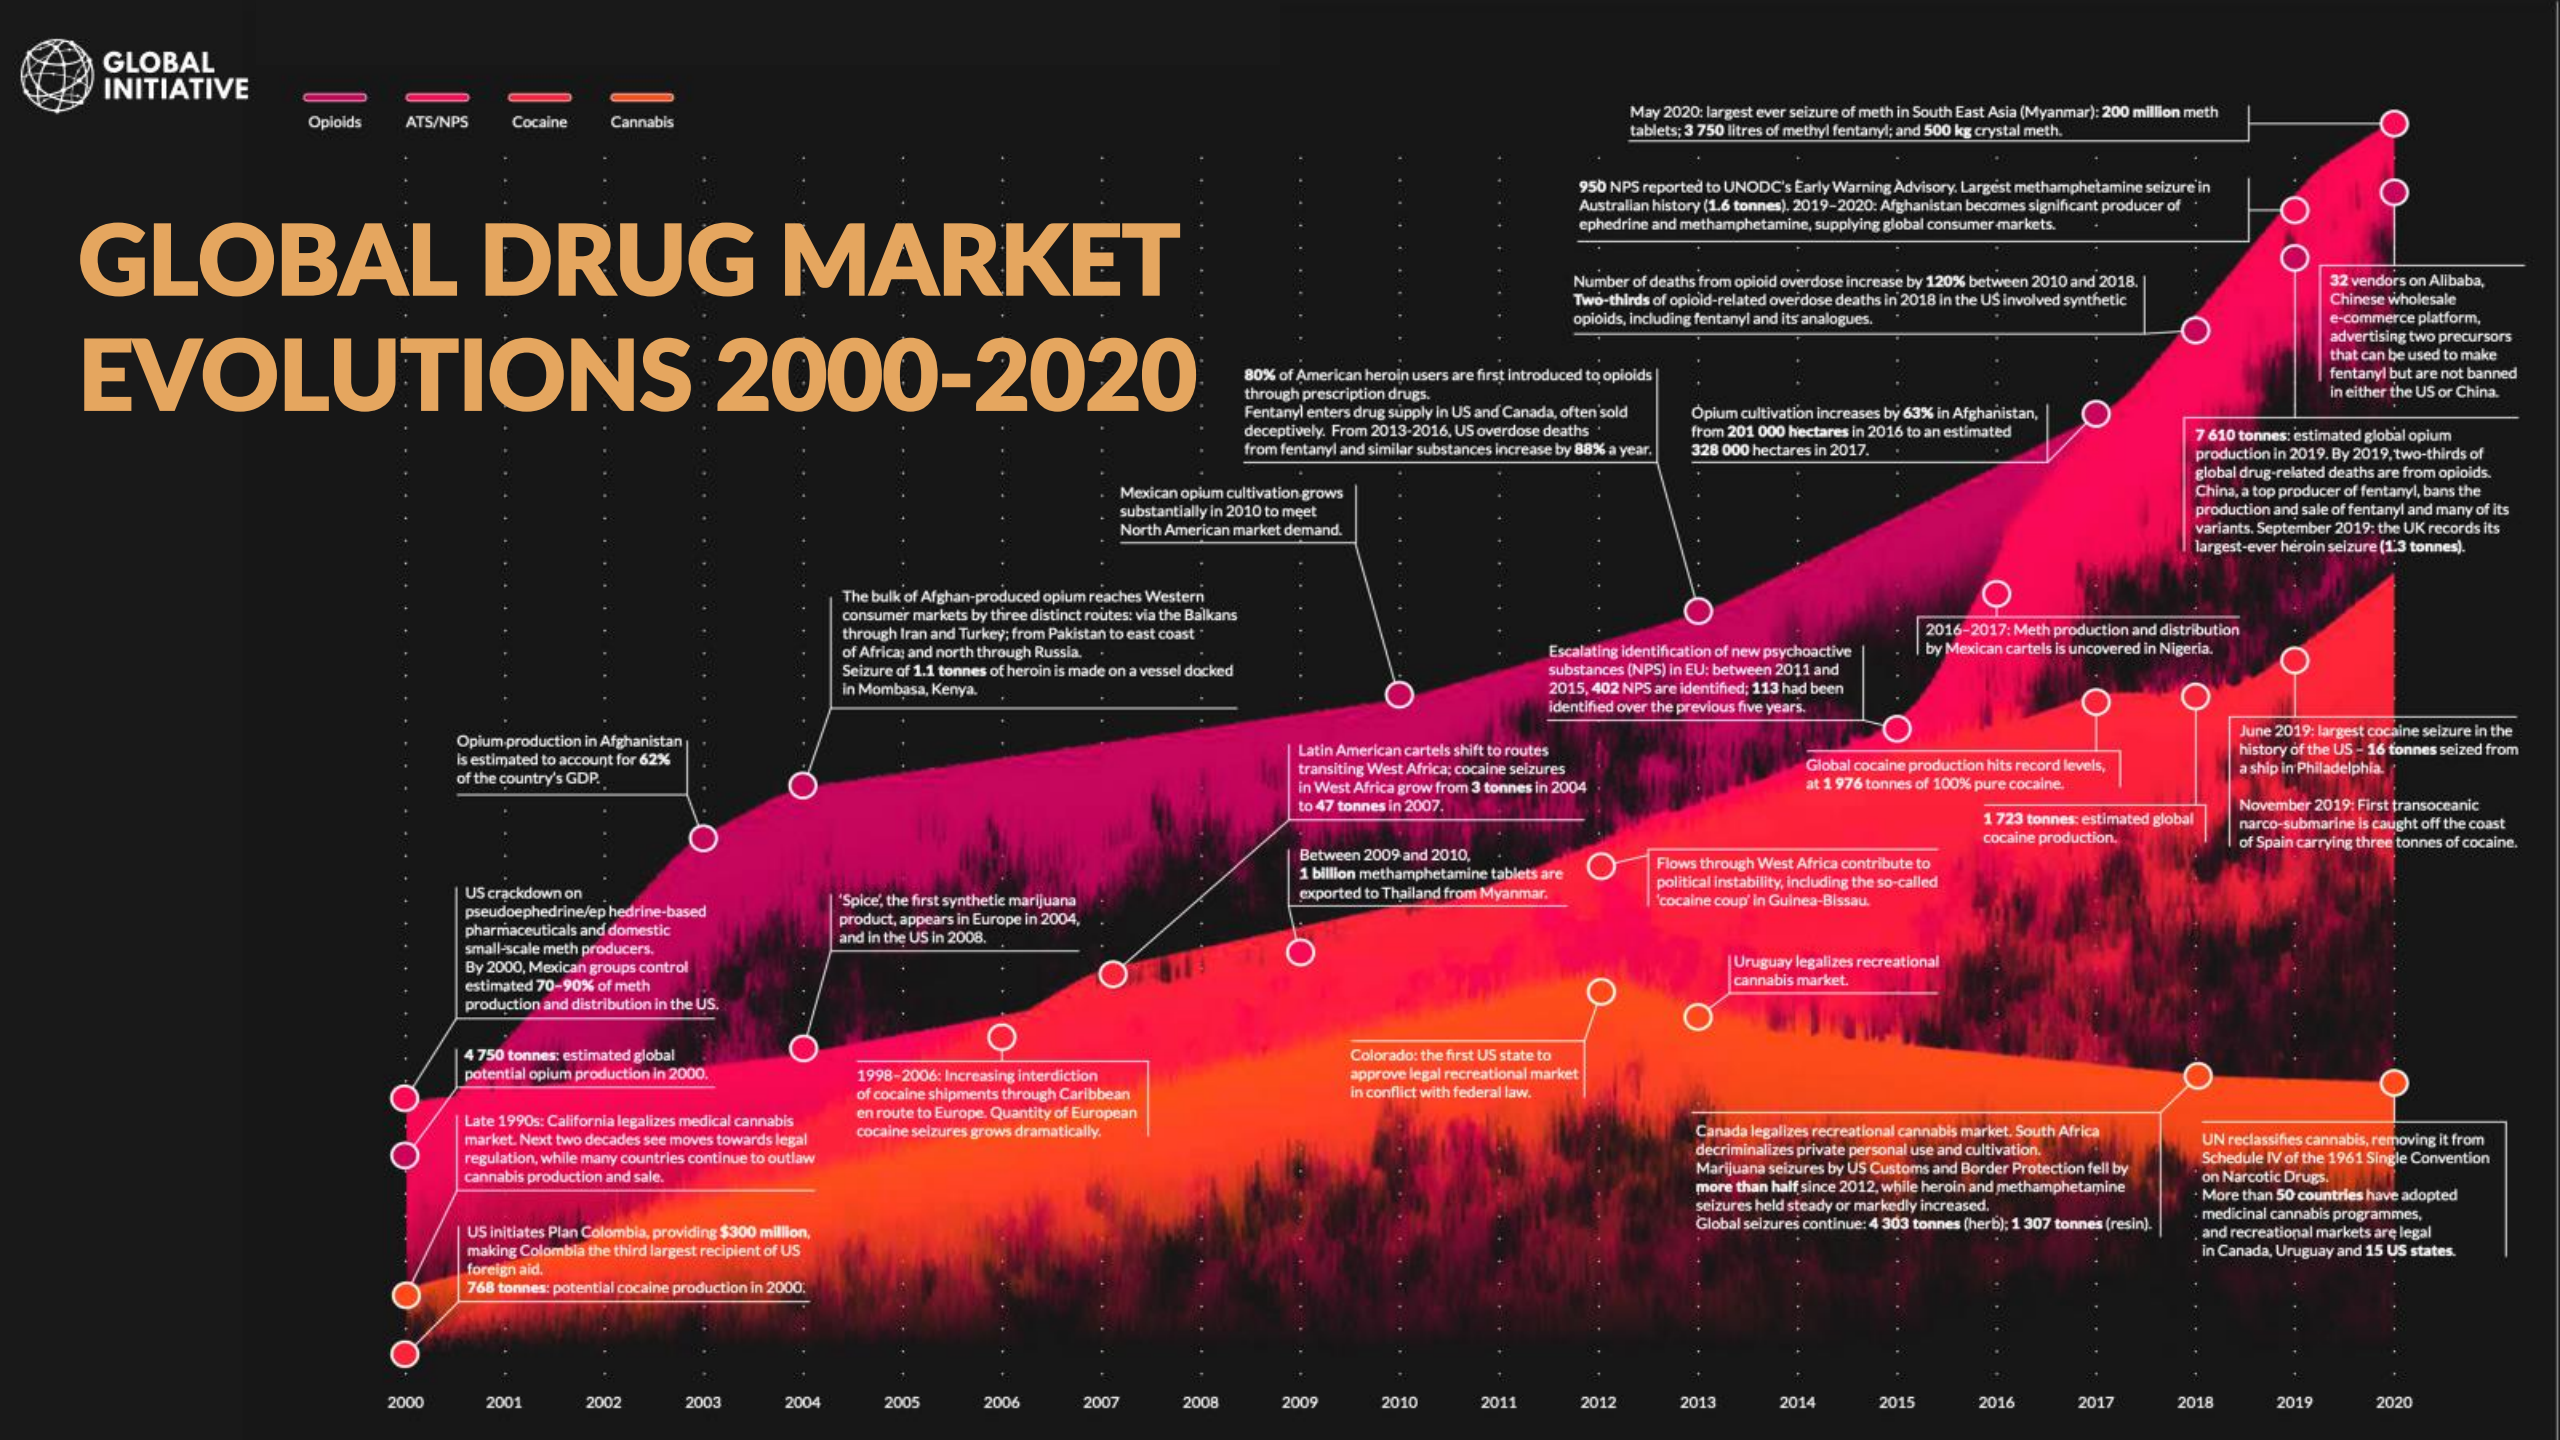

THE GEOGRAPHY OF DRUG MARKETS

HOTSPOTS OF VIOLENCE

LxA22 November 2022
Tuesday Reitano, Deputy Director

**GLOBAL
INITIATIVE**

GLOBAL DRUG MARKET EVOLUTIONS 2000-2020

ABOUT THE GI-TOC

The **Global Initiative Against Transnational Organized Crime** (GI-TOC) is a network of prominent law enforcement, governance and development practitioners dedicated to seeking innovative policy responses to organized crime.

BALKAN TENTACLES

UKRAINE

HOTSPOTS WEST AFRICA

HOTSPOT

TRANSIT POINT

CRIME ZONE

CRIMINAL ACTORS

Global averages