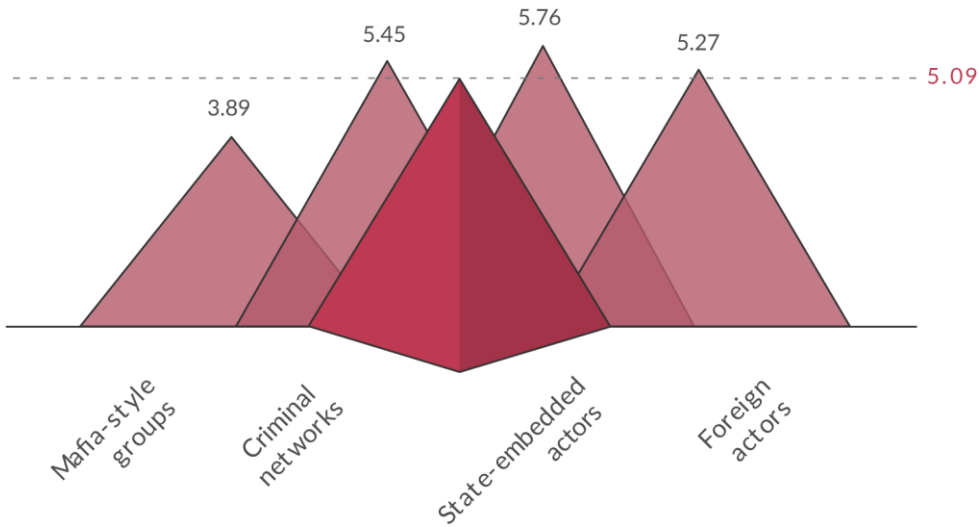

THE GEOGRAPHY OF DRUG MARKETS

HOTSPOTS OF VIOLENCE

LxA22 November 2022
Tuesday Reitano, Deputy Director

**GLOBAL
INITIATIVE**

GLOBAL DRUG MARKET EVOLUTIONS 2000-2020

ABOUT THE GI-TOC

The **Global Initiative Against Transnational Organized Crime** (GI-TOC) is a network of prominent law enforcement, governance and development practitioners dedicated to seeking innovative policy responses to organized crime.

BALKAN TENTACLES

UKRAINE

HOTSPOTS WEST AFRICA

HOTSPOT

TRANSIT POINT

CRIME ZONE

CRIMINAL ACTORS

Global averages