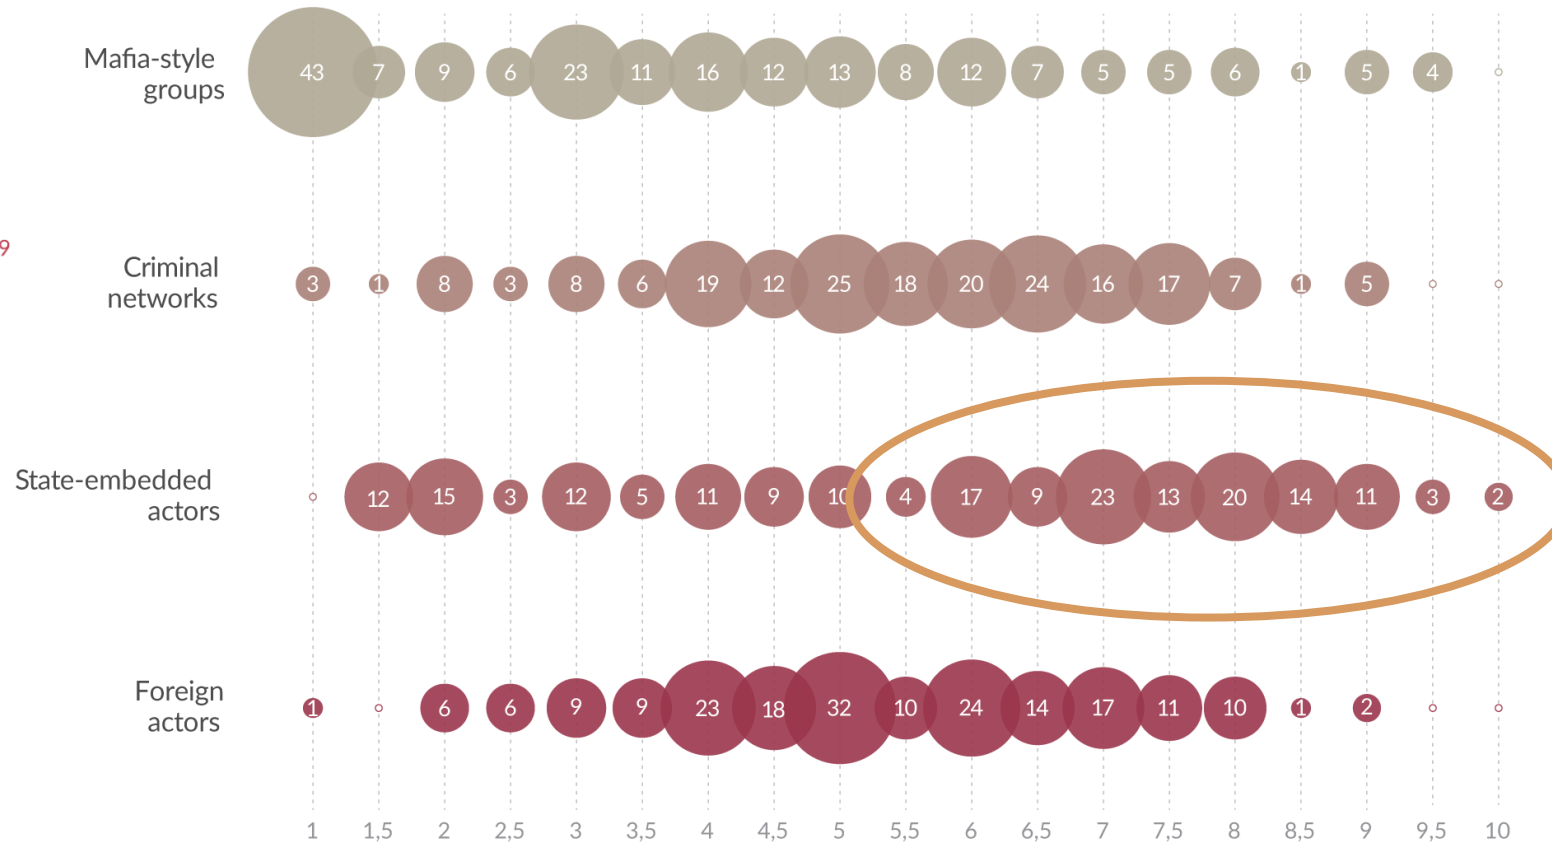

Score distribution